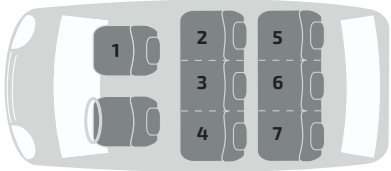

Alter: Geburt bis ca. 12 Jahre

Kindergewicht: Geburt bis 36 kg

Körpergröße: 40 cm - 150 cm

Online Type list

Premium Qualitäts-Kindersitze

LIST OF APPROVED CARS

Please observe the following list of vehicles in case of installation with ISOFIX . Furthermore, this car seat can be installed in all vehicles that have an ISOFIX system. Please observe the specifications on this in your vehicle manual.